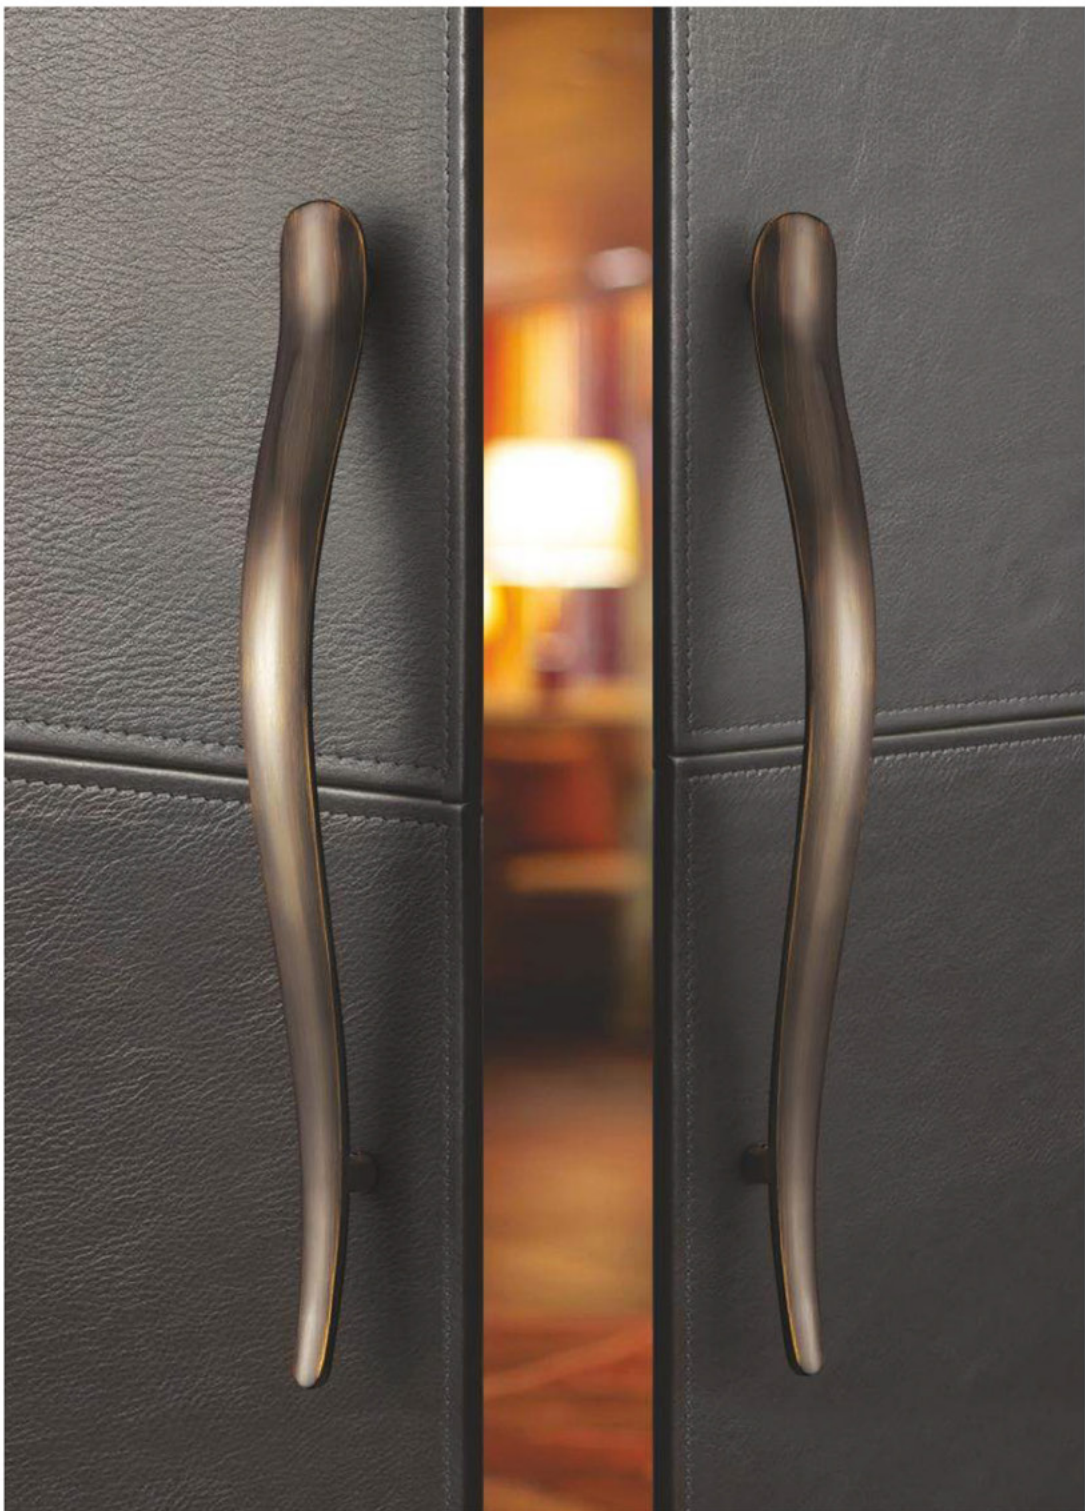

Q-HANDLE

MAIN DOOR HANDLES 

Unending Urge For
The Best In Life
Inspired By Simplicity

Code : KH-112
Material : Brass
Finish : Brass Antique, Rose Gold

Format	Size in mm		
	A	B	C
	450	60	335
	600	60	450

Code : KH-120
Material : Brass
Finish : Brass Antique,
Rose Gold,
Copper Antique