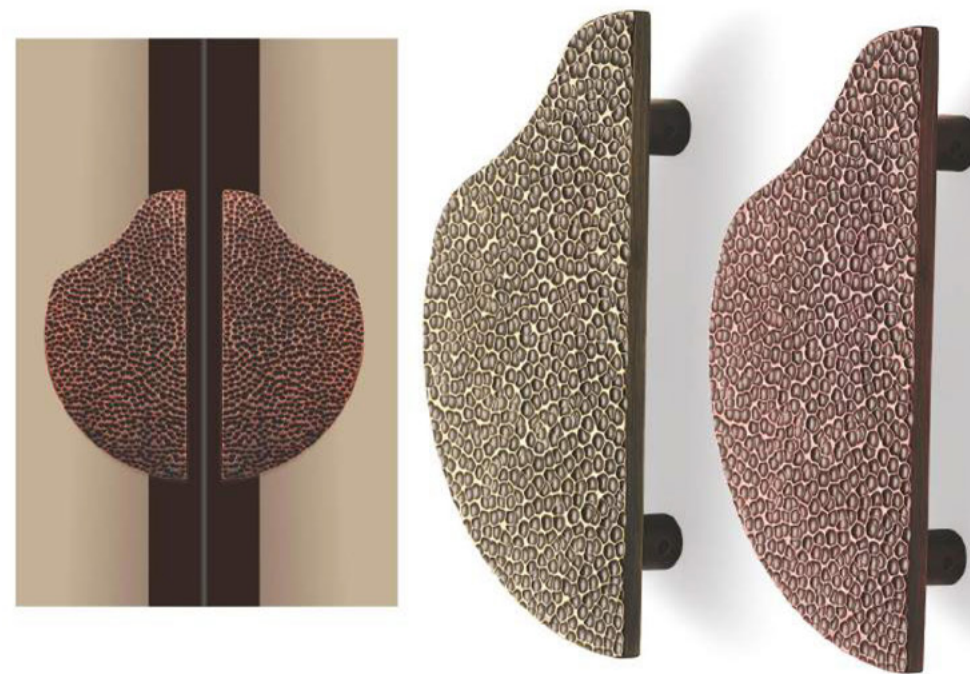

Q-HANDLE

MAIN DOOR HANDLES

Code : KH-142
Material : SS-304
Finish : Brass Antique,
Copper Antique

Format	Size in mm		
	A	B	C
	200	100	150