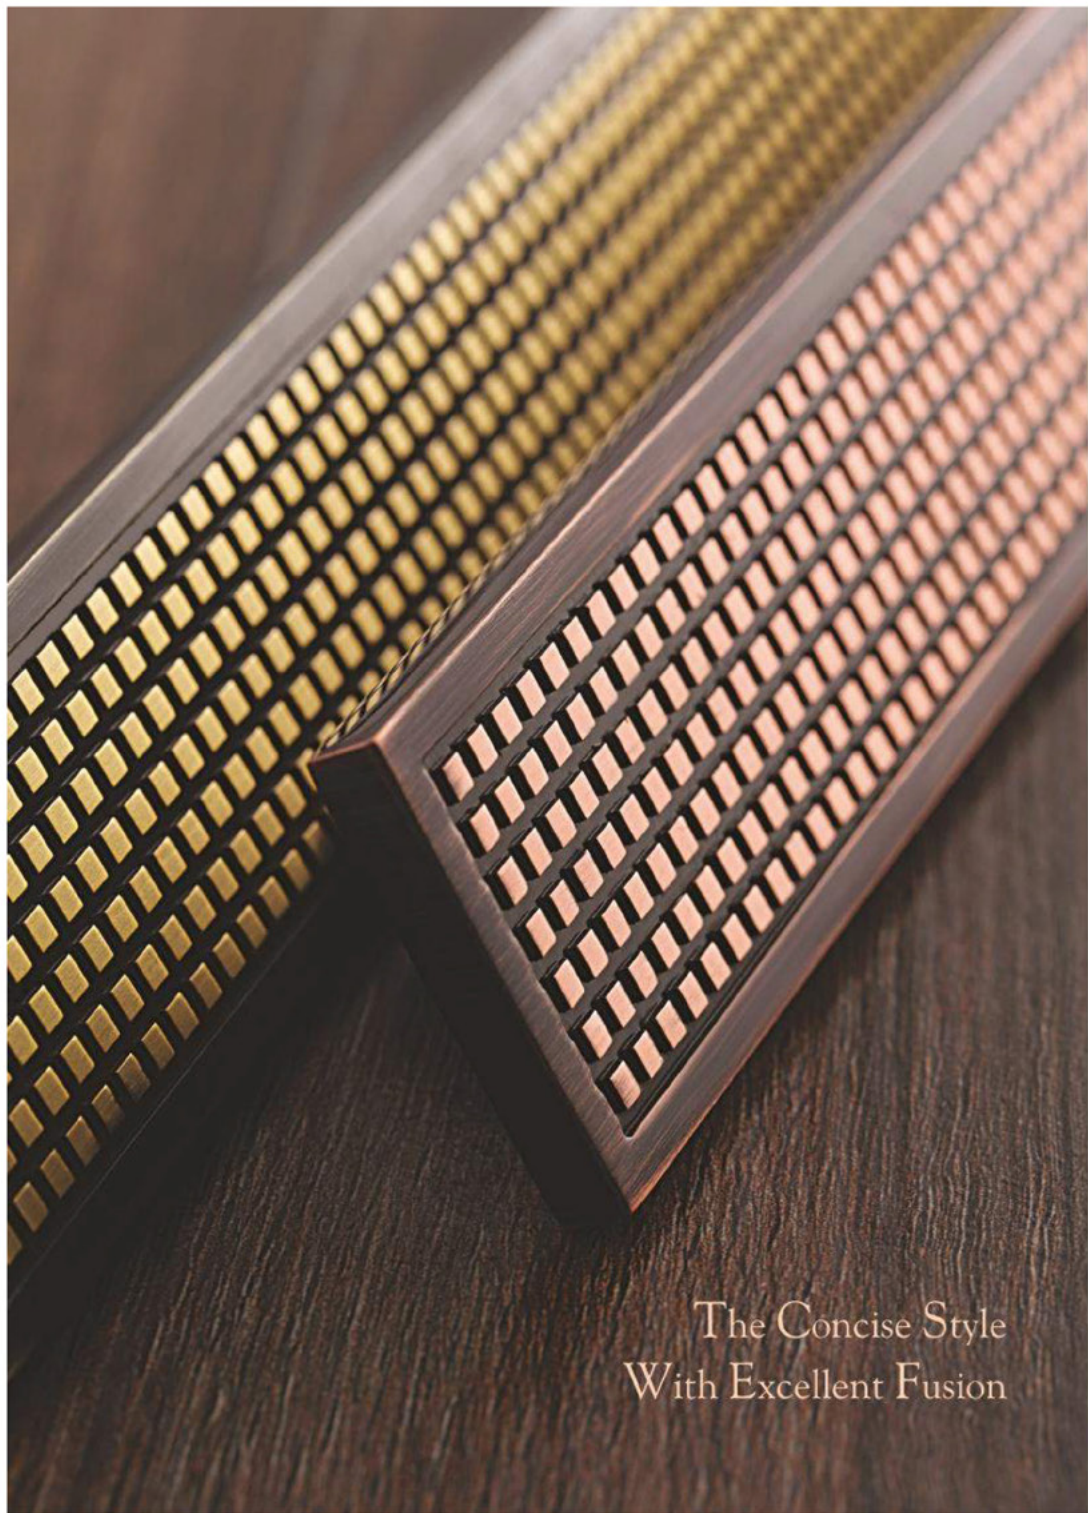

Q-HANDLE

MAIN DOOR HANDLES 

Unending Urge For
The Best In Life
Inspired By Simplicity

Code : KH-112
Material : Brass
Finish : Brass Antique, Rose Gold

Format	Size in mm		
	A	B	C
	450	60	335
	600	60	450

Code : KH-120
Material : Brass
Finish : Brass Antique,
Rose Gold,
Copper Antique