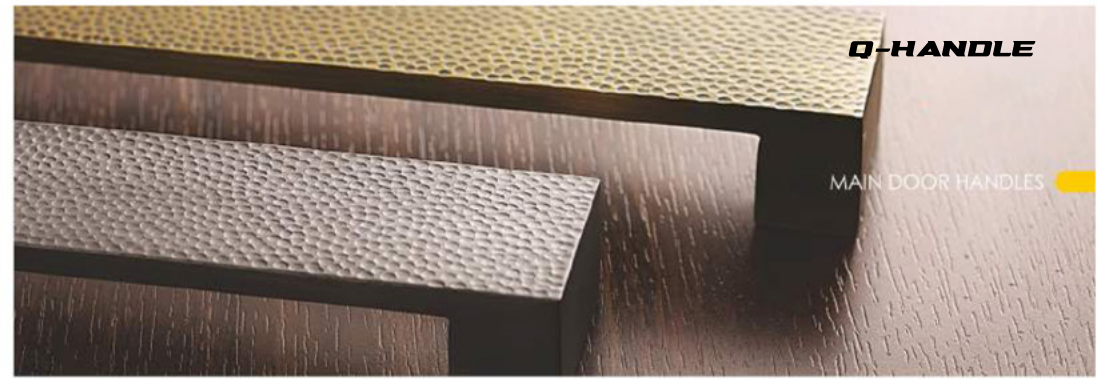

Q-HANDLE

MAIN DOOR HANDLES