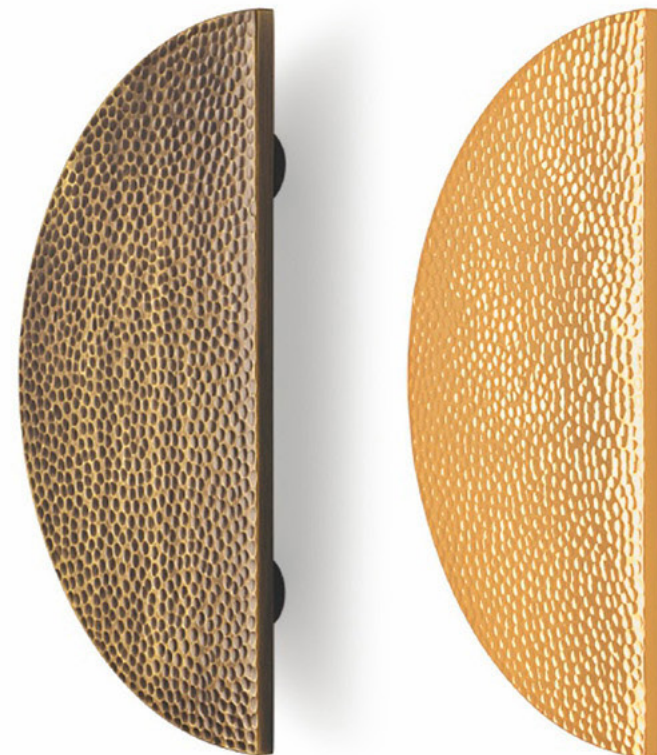

Format	Size in mm		
	A	B	C
	300	40	275
	450	40	425

Superior Process

Code : KH-022
Material : SS-304
Finish : Brass Antique,
Rose Gold

Format	Size in mm		
	A	B	C
	300	40	250
	450	40	350

Perfect
Appearance

Code : KH-023
Material : SS-304
Finish : Brass Antique,
Gold

Format	Size in mm		
	A	B	C
	200	100	150
	250	125	200

Stylish
Appearance

Code : KH-027
Material : SS-304
Finish : Brass Antique,
Rose Gold

Format	Size in mm		
	A	B	C
	300	40	250
	450	40	350

Simplicity
At Its Best