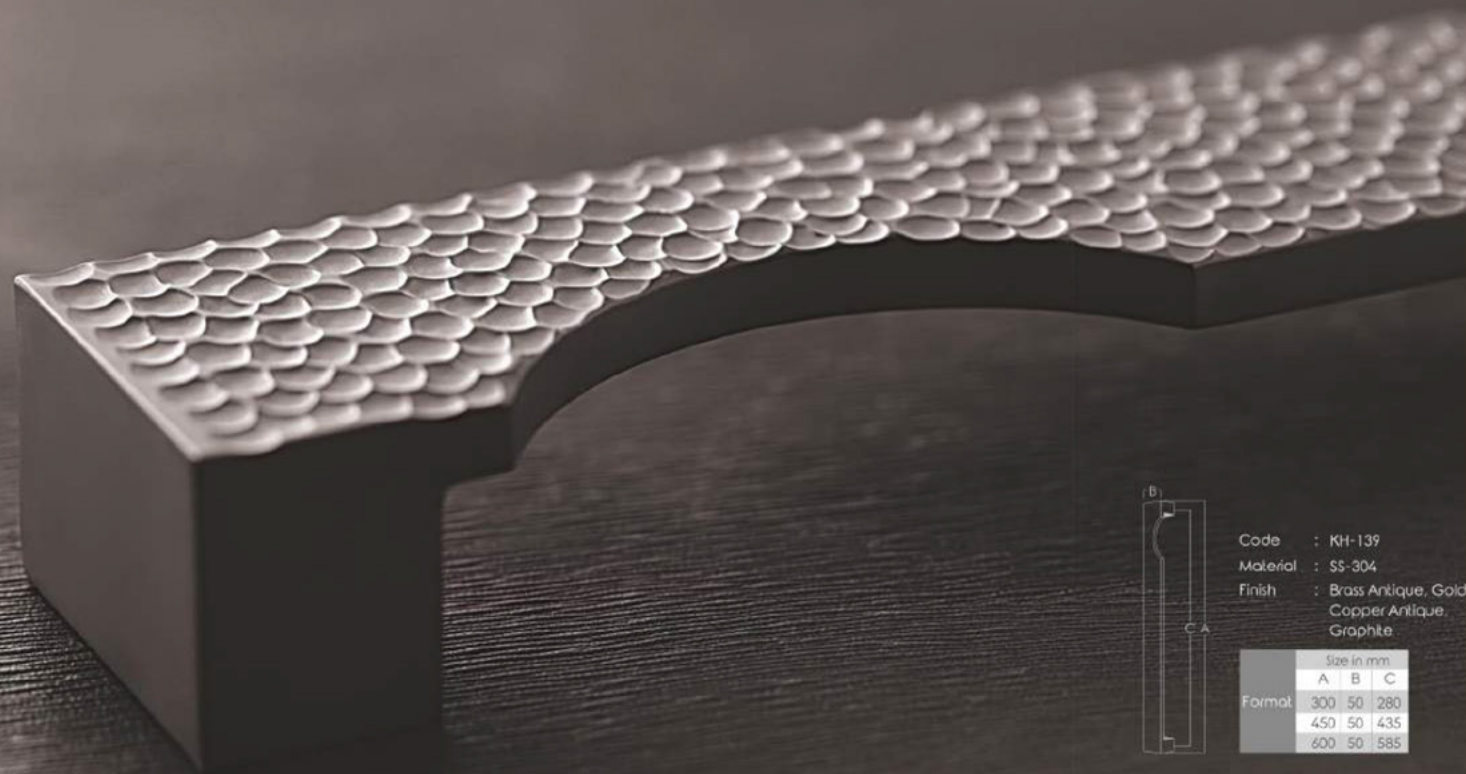

Q-HANDLE

MAIN DOOR HANDLES 

Q-HANDLE

MAIN DOOR HANDLES 

Make Life Simple

Code : KH-139
Material : SS-304
Finish : Brass Antique, Gold,
Copper Antique,
Graphite

Format	Size in mm		
	A	B	C
	300	50	280
	450	50	435
	600	50	585