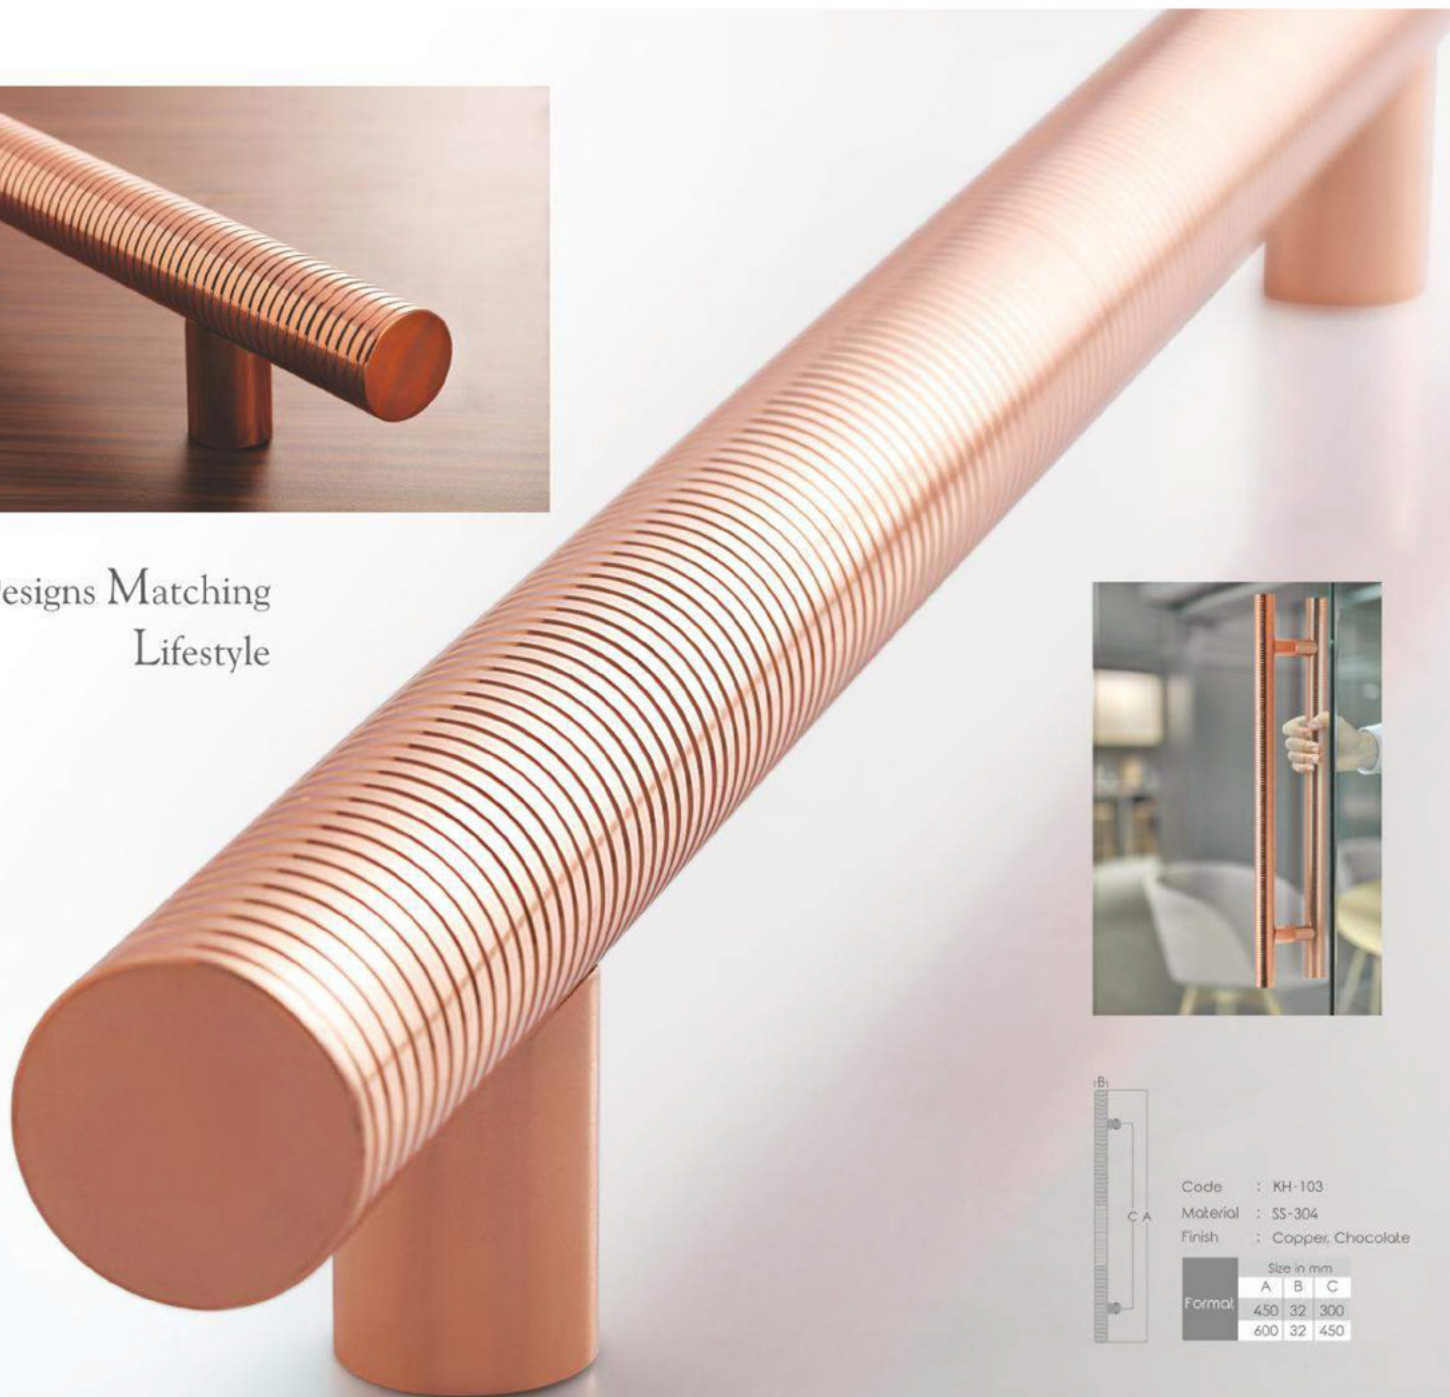

Q-HANDLE

MAIN DOOR HANDLES

Code : KH-102
Material : SS-304
Finish : Brass Antique, Black & Gold,
Chocolate, Black & Copper

Formal	Size in mm		
	A	B	C
	450	32	200
	600	32	250

Q-HANDLE

MAIN DOOR HANDLES

Designs Matching
Lifestyle