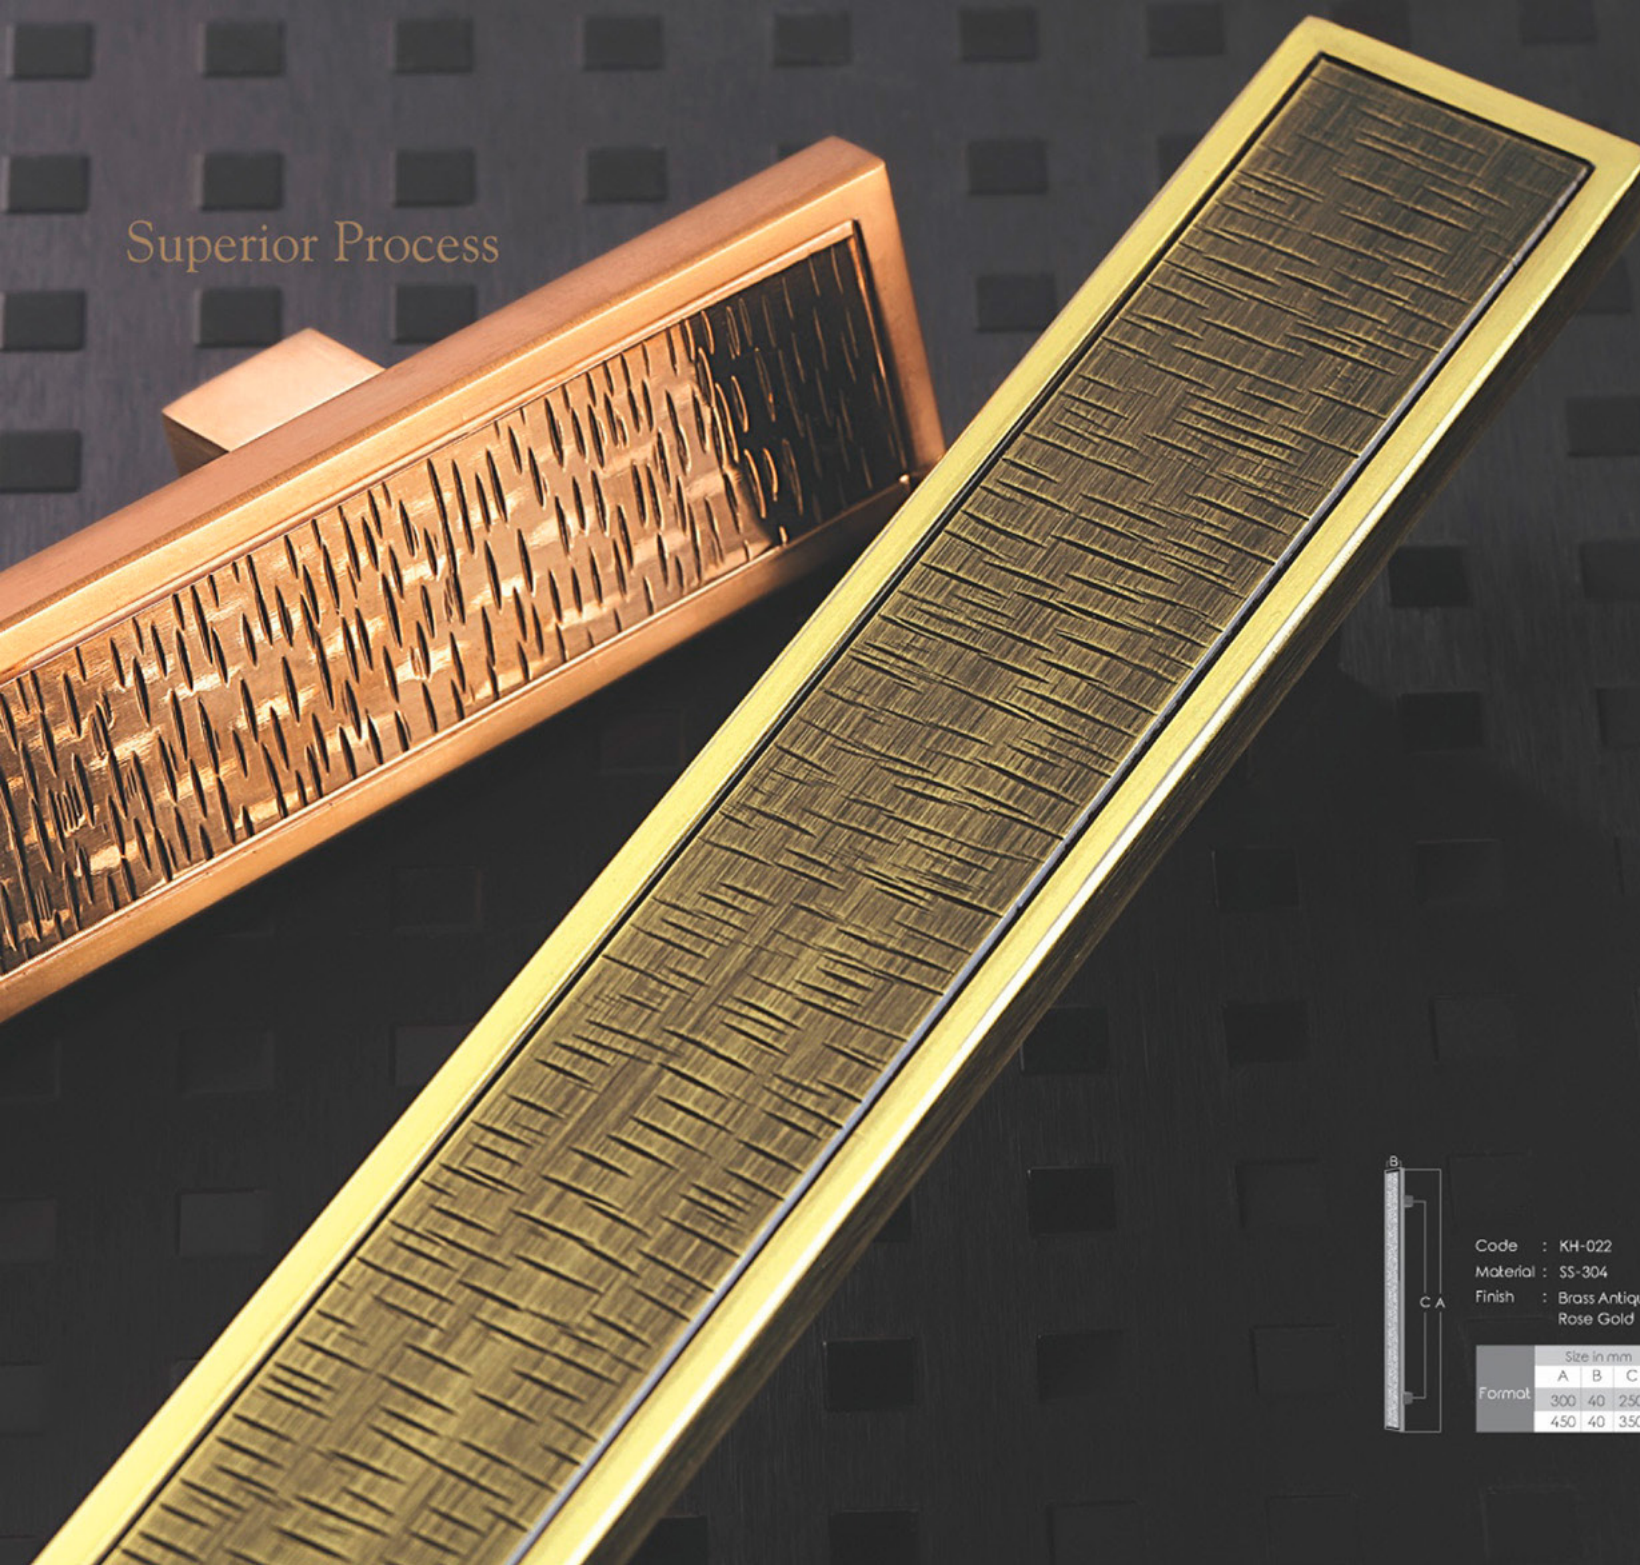

Code : KH-020
 Material : SS-304
 Finish : Brass Antique,
 Copper Antique,
 Rose Gold

Format	Size in mm		
	A	B	C
	450	32	350

Blending Toughness With
Creative Best

Code : KH-021
Material : SS-304
Finish : Brass Antique,
Rose Gold

Format	Size in mm		
	A	B	C
	300	40	275
	450	40	425

Superior Process

Code : KH-022
Material : SS-304
Finish : Brass Antique,
Rose Gold

Format	Size in mm		
	A	B	C
	300	40	250
	450	40	350

Perfect
Appearance

Code : KH-023
Material : SS-304
Finish : Brass Antique,
Gold