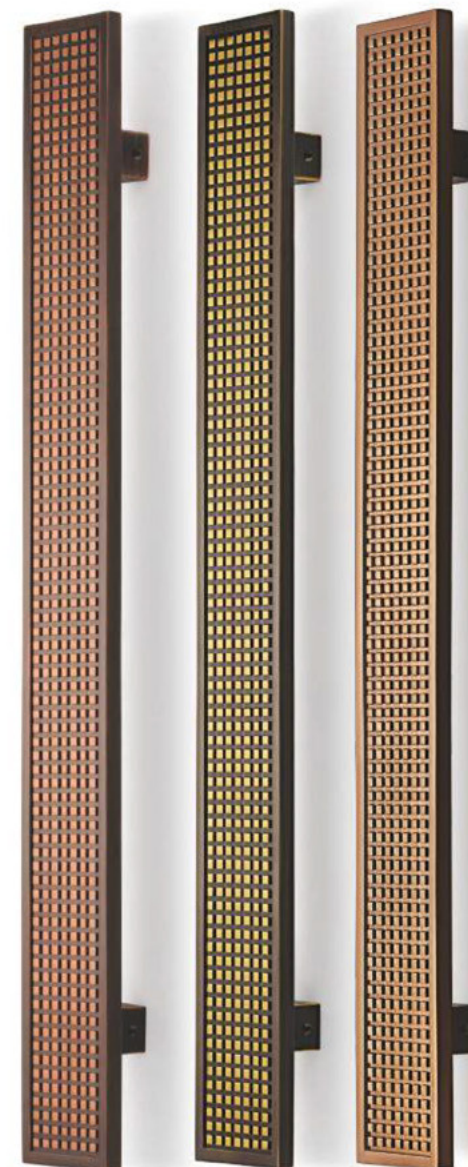

Q-HANDLE

MAIN DOOR HANDLES

Code : KH-102
Material : SS-304
Finish : Brass Antique, Black & Gold,
Chocolate, Black & Copper

Formal	Size in mm		
	A	B	C
	450	32	200
	600	32	250

Q-HANDLE

MAIN DOOR HANDLES

Designs Matching
Lifestyle

Q-HANDLE

MAIN DOOR HANDLES 

Unending Urge For
The Best In Life
Inspired By Simplicity

Code : KH-112
Material : Brass
Finish : Brass Antique, Rose Gold

Format	Size in mm		
	A	B	C
	450	60	335
	600	60	450

Code : KH-120
Material : Brass
Finish : Brass Antique,
Rose Gold,
Copper Antique

Q-HANDLE

MAIN DOOR HANDLES

Perfect Appearance
& Superior Process

MAIN DOOR HANDLES

Code : KH-130
Material : Brass
Finish : Brass Antique, SS, CP,
Rose Gold, Black Nickel
Copper Antique

Formal	Size in mm		
	A	B	C
	300	32	260
	375	32	335
	450	32	400