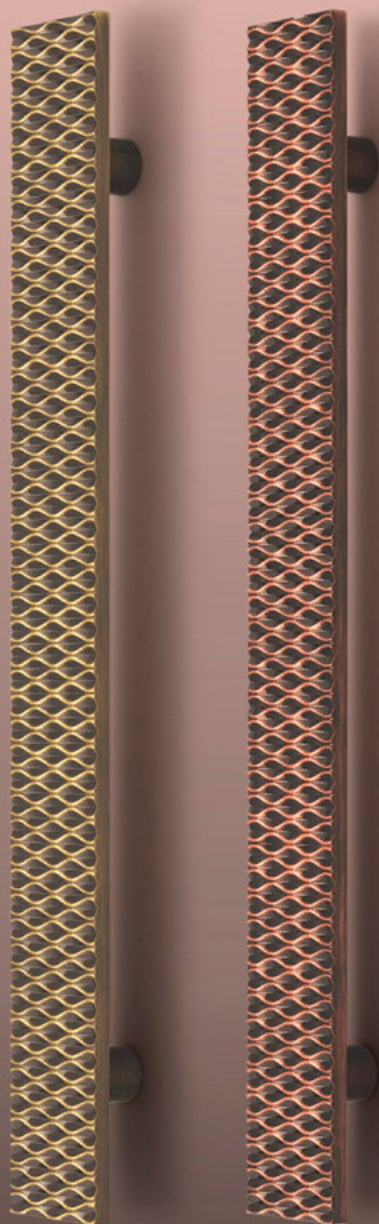

Unleashing Life's Standard In
Every Aspect

The Quest For Best Is About
Passion Always

Code : KH-058
Material : Brass
Finish : Brass Antique,
SS Matt

Format	Size in mm		
	A	B	C
	300	50	275
	450	50	415

Code : KH-050
Material : Brass
Finish : Brass Antique,
SS

Format	Size in mm		
	A	B	C
	300	30	250
	450	30	400

Concept That
Speak's Strength &
Toughness

Code : KH-057
Material : Brass
Finish : Brass Antique,
Copper Antique

Format	Size in mm		
	A	B	C
	450	30	345

Finest
Artwork

Code : KH-004
Material : Brass
Finish : Brass Antique,
Copper Antique

Format	Size in mm		
	A	B	C
	300	40	250
	450	50	350

O-HANDLE

MAIN DOOR HANDLES

Code : KH-038
Material : Brass
Finish : Brass Antique,
Gold